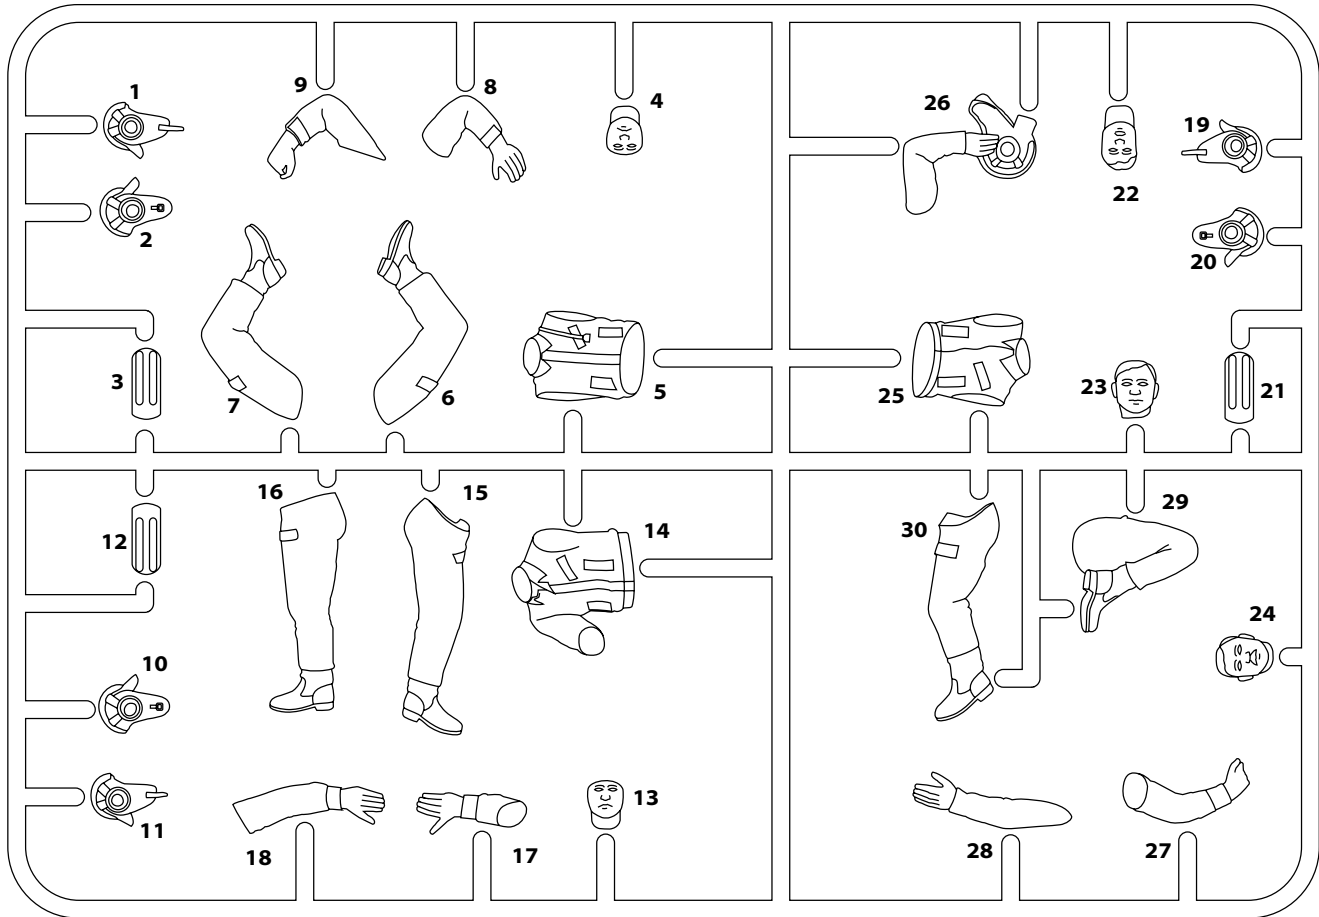

№ 35601

Советский танковый экипаж
(1979-1988)

1:35

Soviet Tank Crew
(1979-1988)

? ПРОИЗВОЛЬНЫЙ
ВЫБОР
OPTIONAL

	Model Master		
A	1749	Черный, матовый	Flat Black
B	1597	Черный, полуматовый	Semigloss Black
C	1516	Телесный	Skin Tone

CAUTION!

When you use glue or paint, do not use near open flame, and use in well ventilated room.

Glue and paint are not included.

When you take parts off from the runner frame, use a modeling scissors and trim excess plastic with a cutter or a file.