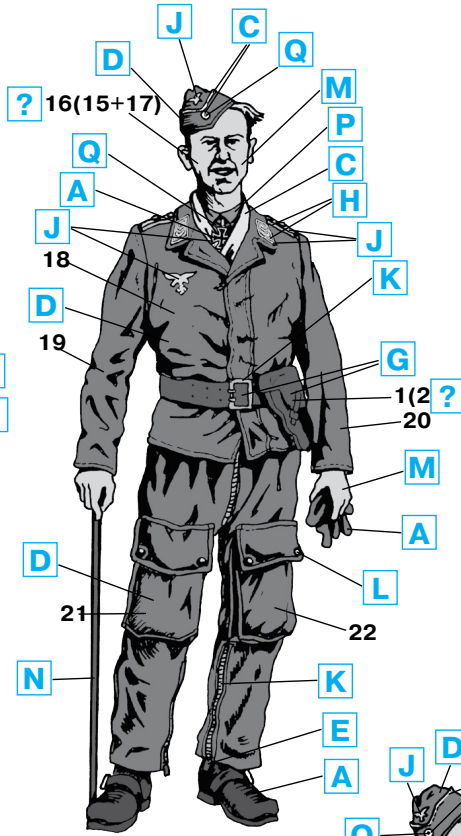

? ПРОИЗВОЛЬНЫЙ ВЫБОР
OPTIONAL