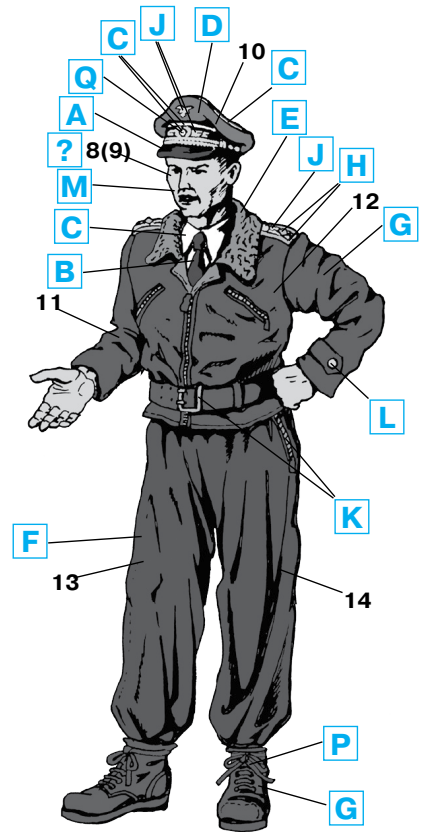

? ПРОИЗВОЛЬНЫЙ ВЫБОР
OPTIONAL